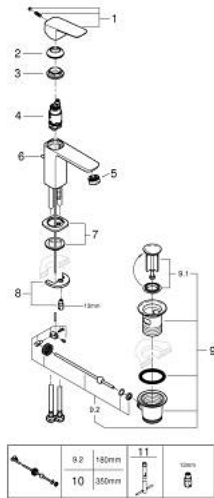

10 169 400 00 **GROHE CUBEO SINGLE-LEVER BASIN MIXER**  
**S-SIZE**

**SPARE PARTS**, January 2023 – now

- 1: Cubeo Lever (Spare part-nr. 1060130000)
- 2: Shield (Spare part-nr. 46581000)
- 3: Fitting ring (Spare part-nr. 07419000)
- 4: Cartridge (Spare part-nr. 46580000)
- 5: Mousseur (Spare part-nr. 48159000)
- 6: Lift rod (Spare part-nr. 65936PD0)
- 7: Cubeo Rosette (Spare part-nr. 1060150000)
- 8: Shank mounting kit (Spare part-nr. 46249000)
- 9: Pop-up waste set 1 1/4" (Spare part-nr. 28910000)
- 9.1: Plug (Spare part-nr. 07182000)
- 9.2: Eccentric rod (Spare part-nr. 07052000)
- 10: Eccentric rod (Spare part-nr. 07341000)\*
- 11: Mounting wrench (Spare part-nr. 19017000)\*

\* Optional accessories

10 169 400 00 **GROHE CUBEO SINGLE-LEVER BASIN MIXER**  
**S-SIZE**

**SPARE PARTS**, January 2023 – now

- 1: Cubeo Lever (Spare part-nr. 1060130000)
- 2: Shield (Spare part-nr. 46581000)
- 3: Fitting ring (Spare part-nr. 07419000)
- 4: Cartridge (Spare part-nr. 46580000)
- 5: Mousseur (Spare part-nr. 48159000)
- 6: Lift rod (Spare part-nr. 65936PD0)
- 7: Cubeo Rosette (Spare part-nr. 1060150000)
- 8: Shank mounting kit (Spare part-nr. 46249000)
- 9: Pop-up waste set 1 1/4" (Spare part-nr. 28910000)
- 9.1: Plug (Spare part-nr. 07182000)
- 9.2: Eccentric rod (Spare part-nr. 07052000)
- 10: Eccentric rod (Spare part-nr. 07341000)\*
- 11: Mounting wrench (Spare part-nr. 19017000)\*