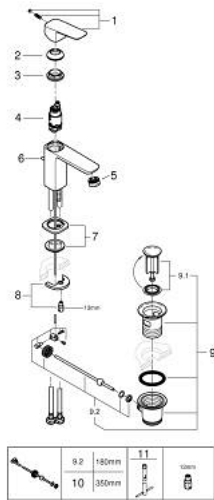

10 169 400 00 **GROHE CUBEO SINGLE-LEVER BASIN MIXER**  
**S-SIZE**

**SPARE PARTS**, January 2023 – now

- 1: Cubeo Lever (Spare part-nr. 1060130000)
- 2: Shield (Spare part-nr. 46581000)
- 3: Fitting ring (Spare part-nr. 07419000)
- 4: Cartridge (Spare part-nr. 46580000)
- 5: Mousseur (Spare part-nr. 48159000)
- 6: Lift rod (Spare part-nr. 65936PD0)
- 7: Cubeo Rosette (Spare part-nr. 1060150000)
- 8: Shank mounting kit (Spare part-nr. 46249000)
- 9: Pop-up waste set 1 1/4" (Spare part-nr. 28910000)
- 9.1: Plug (Spare part-nr. 07182000)
- 9.2: Eccentric rod (Spare part-nr. 07052000)
- 10: Eccentric rod (Spare part-nr. 07341000)\*
- 11: Mounting wrench (Spare part-nr. 19017000)\*

\* Optional accessories

10 169 400 00 **GROHE CUBEO SINGLE-LEVER BASIN MIXER**  
**S-SIZE**

**SPARE PARTS**, January 2023 – now

- 1: Cubeo Lever (Spare part-nr. 1060130000)
- 2: Shield (Spare part-nr. 46581000)
- 3: Fitting ring (Spare part-nr. 07419000)
- 4: Cartridge (Spare part-nr. 46580000)
- 5: Mousseur (Spare part-nr. 48159000)
- 6: Lift rod (Spare part-nr. 65936PD0)
- 7: Cubeo Rosette (Spare part-nr. 1060150000)
- 8: Shank mounting kit (Spare part-nr. 46249000)
- 9: Pop-up waste set 1 1/4" (Spare part-nr. 28910000)
- 9.1: Plug (Spare part-nr. 07182000)
- 9.2: Eccentric rod (Spare part-nr. 07052000)
- 10: Eccentric rod (Spare part-nr. 07341000)\*
- 11: Mounting wrench (Spare part-nr. 19017000)\*