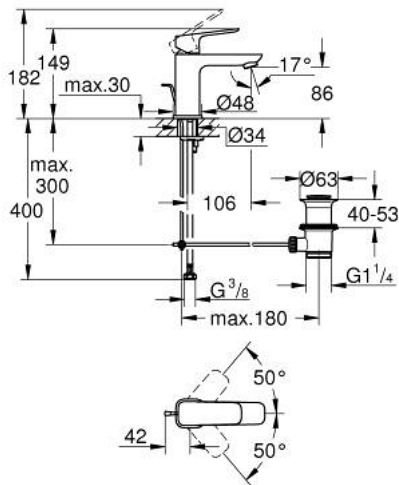

10 169 400 00 **GROHE CUBE0 SINGLE-LEVER BASIN MIXER**
S-SIZE

PRODUCT DESCRIPTION

- Colour: chrome
- single hole installation
- metal lever
- GROHE SilkMove 28 mm ceramic cartridge
- adjustable flow rate limiter
- with temperature limiter
- GROHE EcoJoy - less water, perfect flow
- maximum flow rate (at 3 bar): 5 l/min
- GROHE FastFixationInstallation system
- pop-up waste set 1 1/4"
- flexible connection hoses

10 169 400 00 **GROHE CUBEO SINGLE-LEVER BASIN MIXER**
S-SIZE

SPARE PARTS, January 2023 – now

- 1: Cubeo Lever (Spare part-nr. 1060130000)
- 2: Shield (Spare part-nr. 46581000)
- 3: Fitting ring (Spare part-nr. 07419000)
- 4: Cartridge (Spare part-nr. 46580000)
- 5: Mousseur (Spare part-nr. 48159000)
- 6: Lift rod (Spare part-nr. 65936PD0)
- 7: Cubeo Rosette (Spare part-nr. 1060150000)
- 8: Shank mounting kit (Spare part-nr. 46249000)
- 9: Pop-up waste set 1 1/4" (Spare part-nr. 28910000)
- 9.1: Plug (Spare part-nr. 07182000)
- 9.2: Eccentric rod (Spare part-nr. 07052000)
- 10: Eccentric rod (Spare part-nr. 07341000)*
- 11: Mounting wrench (Spare part-nr. 19017000)*