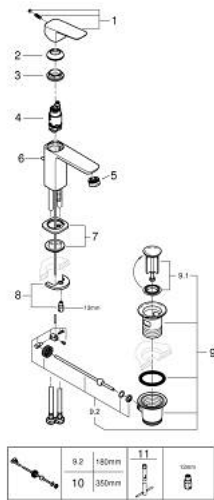

10 169 400 00 **GROHE CUBE0 SINGLE-LEVER BASIN MIXER**
S-SIZE

PRODUCT DESCRIPTION

- Colour: chrome
- single hole installation
- metal lever
- GROHE SilkMove 28 mm ceramic cartridge
- adjustable flow rate limiter
- with temperature limiter
- GROHE EcoJoy - less water, perfect flow
- maximum flow rate (at 3 bar): 5 l/min
- GROHE FastFixationInstallation system
- pop-up waste set 1 1/4"
- flexible connection hoses

10 169 400 00 **GROHE CUBEO SINGLE-LEVER BASIN MIXER**
S-SIZE

SPARE PARTS, January 2023 – now

- 1: Cubeo Lever (Spare part-nr. 1060130000)
- 2: Shield (Spare part-nr. 46581000)
- 3: Fitting ring (Spare part-nr. 07419000)
- 4: Cartridge (Spare part-nr. 46580000)
- 5: Mousseur (Spare part-nr. 48159000)
- 6: Lift rod (Spare part-nr. 65936PD0)
- 7: Cubeo Rosette (Spare part-nr. 1060150000)
- 8: Shank mounting kit (Spare part-nr. 46249000)
- 9: Pop-up waste set 1 1/4" (Spare part-nr. 28910000)
- 9.1: Plug (Spare part-nr. 07182000)
- 9.2: Eccentric rod (Spare part-nr. 07052000)
- 10: Eccentric rod (Spare part-nr. 07341000)*
- 11: Mounting wrench (Spare part-nr. 19017000)*