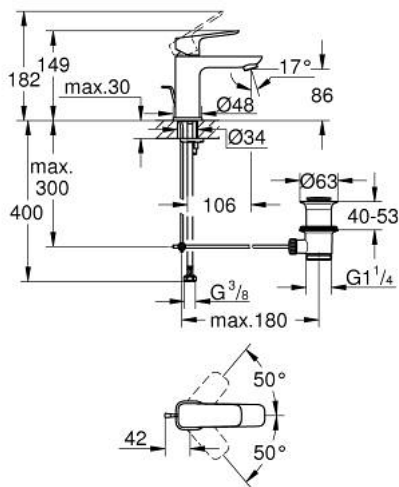

10 169 400 00 **GROHE CUBE0 SINGLE-LEVER BASIN MIXER 1/2"**
S-SIZE

PRODUCT DESCRIPTION

- Colour: chrome
- single hole installation
- metal lever
- GROHE SilkMove 28 mm ceramic cartridge
- adjustable flow rate limiter
- with temperature limiter
- GROHE EcoJoy - Less water, perfect flow
- maximum flow rate (at 3 bar): 5 l/min
- GROHE FastFixation installation system
- pop-up waste set 1 1/4"
- flexible connection hoses

10 169 400 00 **GROHE CUBEO SINGLE-LEVER BASIN MIXER 1/2"**
S-SIZE

SPARE PARTS, 1月 2023 – now

- 1: Cubeo Lever (Spare part-nr. 1060130000)
 - 2: Cap (Spare part-nr. 46581000)
 - 3: Fitting ring (Spare part-nr. 07419000)
 - 4: Cartridge (Spare part-nr. 46580000)
 - 5: Mousseur (Spare part-nr. 48159000)
 - 6: Lift rod (Spare part-nr. 65936PD0)
 - 7: Cubeo Rosette (Spare part-nr. 1060150000)
 - 8: Shank mounting kit (Spare part-nr. 46249000)
 - 9: Waste set 1 1/4" (Spare part-nr. 28910000)
 - 9.1: Plug (Spare part-nr. 07182000)
 - 9.2: Eccentric rod (Spare part-nr. 07052000)
 - 10: Eccentric rod (Spare part-nr. 07341000)*
 - 11: Mounting wrench (Spare part-nr. 19017000)*
- * Optional accessories