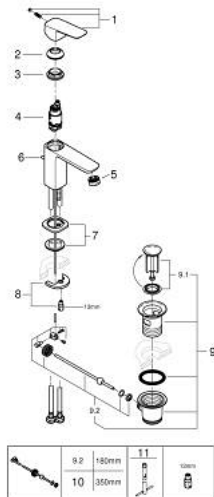

10 169 400 00 **GROHE CUBE0 SINGLE-LEVER BASIN MIXER 1/2"**
S-SIZE

PRODUCT DESCRIPTION

- Colour: chrome
- single hole installation
- metal lever
- GROHE SilkMove 28 mm ceramic cartridge
- adjustable flow rate limiter
- with temperature limiter
- GROHE EcoJoy - Less water, perfect flow
- maximum flow rate (at 3 bar): 5 l/min
- GROHE FastFixation installation system
- pop-up waste set 1 1/4"
- flexible connection hoses

10 169 400 00 **GROHE CUBEO SINGLE-LEVER BASIN MIXER 1/2"**
S-SIZE

SPARE PARTS, 1月 2023 – now

- 1: Cubeo Lever (Spare part-nr. 1060130000)
 - 2: Cap (Spare part-nr. 46581000)
 - 3: Fitting ring (Spare part-nr. 07419000)
 - 4: Cartridge (Spare part-nr. 46580000)
 - 5: Mousseur (Spare part-nr. 48159000)
 - 6: Lift rod (Spare part-nr. 65936PD0)
 - 7: Cubeo Rosette (Spare part-nr. 1060150000)
 - 8: Shank mounting kit (Spare part-nr. 46249000)
 - 9: Waste set 1 1/4" (Spare part-nr. 28910000)
 - 9.1: Plug (Spare part-nr. 07182000)
 - 9.2: Eccentric rod (Spare part-nr. 07052000)
 - 10: Eccentric rod (Spare part-nr. 07341000)*
 - 11: Mounting wrench (Spare part-nr. 19017000)*
- * Optional accessories