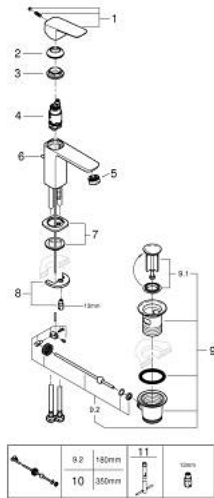

10 169 424 30 GROHE CUBE0 SINGLE-LEVER BASIN MIXER S-SIZE

PRODUCT DESCRIPTION

- Colour: matte black
- single hole installation
- metal lever
- GROHE SilkMove 28 mm ceramic cartridge
- adjustable flow rate limiter
- with temperature limiter
- GROHE EcoJoy - less water, perfect flow
- maximum flow rate (at 3 bar): 5 l/min
- GROHE FastFixationInstallation system
- pop-up waste set 1 1/4"
- flexible connection hoses

10 169 424 30 **GROHE CUBEO SINGLE-LEVER BASIN MIXER**
S-SIZE

SPARE PARTS, January 2023 – now

- 1: Cubeo Lever (Spare part-nr. 1060132430)
- 2: Shield (Spare part-nr. 465812430)
- 3: Fitting ring (Spare part-nr. 07419000)
- 4: Cartridge (Spare part-nr. 46580000)
- 5: Mousseur (Spare part-nr. 481592430)
- 6: lift rod (Spare part-nr. 659362430)
- 7: Cubeo Rosette (Spare part-nr. 1060152430)
- 8: Shank mounting kit (Spare part-nr. 46249000)
- 9: Pop-up waste set 1 1/4" (Spare part-nr. 289102430)
- 9.1: Plug (Spare part-nr. 071822430)
- 9.2: Eccentric rod (Spare part-nr. 07052000)
- 10: Eccentric rod (Spare part-nr. 07341000)*
- 11: Mounting wrench (Spare part-nr. 19017000)*