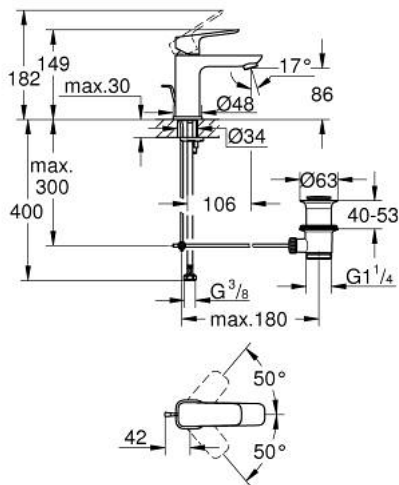

10 169 424 30 GROHE CUBE0 SINGLE-LEVER BASIN MIXER S-SIZE

PRODUCT DESCRIPTION

- Colour: matte black
- single hole installation
- metal lever
- GROHE SilkMove 28 mm ceramic cartridge
- adjustable flow rate limiter
- with temperature limiter
- GROHE EcoJoy - less water, perfect flow
- maximum flow rate (at 3 bar): 5 l/min
- GROHE FastFixationInstallation system
- pop-up waste set 1 1/4"
- flexible connection hoses

10 169 424 30 **GROHE CUBEO SINGLE-LEVER BASIN MIXER**
S-SIZE

SPARE PARTS, January 2023 – now

- 1: Cubeo Lever (Spare part-nr. 1060132430)
- 2: Shield (Spare part-nr. 465812430)
- 3: Fitting ring (Spare part-nr. 07419000)
- 4: Cartridge (Spare part-nr. 46580000)
- 5: Mousseur (Spare part-nr. 481592430)
- 6: lift rod (Spare part-nr. 659362430)
- 7: Cubeo Rosette (Spare part-nr. 1060152430)
- 8: Shank mounting kit (Spare part-nr. 46249000)
- 9: Pop-up waste set 1 1/4" (Spare part-nr. 289102430)
- 9.1: Plug (Spare part-nr. 071822430)
- 9.2: Eccentric rod (Spare part-nr. 07052000)
- 10: Eccentric rod (Spare part-nr. 07341000)*
- 11: Mounting wrench (Spare part-nr. 19017000)*