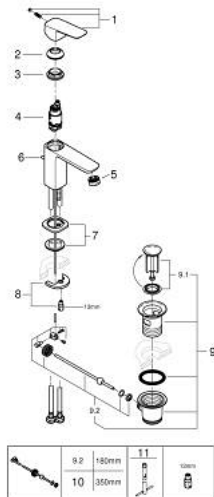

10 169 424 30 GROHE CUBE0 SINGLE-LEVER BASIN MIXER 1/2" S-SIZE

PRODUCT DESCRIPTION

- Colour: Matte Black
- single hole installation
- metal lever
- GROHE SilkMove 28 mm ceramic cartridge
- adjustable flow rate limiter
- with temperature limiter
- GROHE EcoJoy - Less water, perfect flow
- maximum flow rate (at 3 bar): 5 l/min
- GROHE FastFixation installation system
- pop-up waste set 1 1/4"
- flexible connection hoses

10 169 424 30 GROHE CUBEO SINGLE-LEVER BASIN MIXER 1/2" S-SIZE

SPARE PARTS, 1月 2023 – now

- 1: Cubeo Lever (Spare part-nr. 1060132430)
 - 2: Cap (Spare part-nr. 465812430)
 - 3: Fitting ring (Spare part-nr. 07419000)
 - 4: Cartridge (Spare part-nr. 46580000)
 - 5: Mousseur (Spare part-nr. 481592430)
 - 6: lift rod (Spare part-nr. 659362430)
 - 7: Cubeo Rosette (Spare part-nr. 1060152430)
 - 8: Shank mounting kit (Spare part-nr. 46249000)
 - 9: Waste set 1 1/4" (Spare part-nr. 289102430)
 - 9.1: Plug (Spare part-nr. 071822430)
 - 9.2: Eccentric rod (Spare part-nr. 07052000)
 - 10: Eccentric rod (Spare part-nr. 07341000)*
 - 11: Mounting wrench (Spare part-nr. 19017000)*
- * Optional accessories