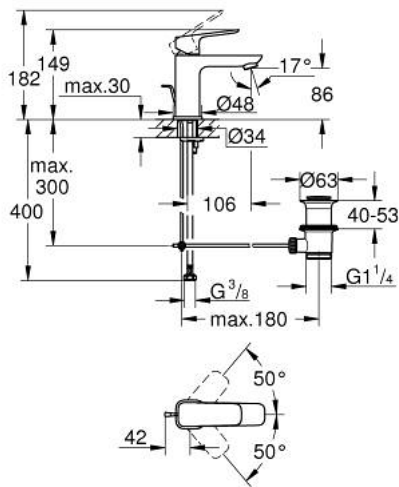

10 169 424 30 GROHE CUBE0 SINGLE-LEVER BASIN MIXER 1/2" S-SIZE

PRODUCT DESCRIPTION

- Colour: Matte Black
- single hole installation
- metal lever
- GROHE SilkMove 28 mm ceramic cartridge
- adjustable flow rate limiter
- with temperature limiter
- GROHE EcoJoy - Less water, perfect flow
- maximum flow rate (at 3 bar): 5 l/min
- GROHE FastFixation installation system
- pop-up waste set 1 1/4"
- flexible connection hoses

10 169 424 30 GROHE CUBEO SINGLE-LEVER BASIN MIXER 1/2" S-SIZE

SPARE PARTS, 1月 2023 – now

- 1: Cubeo Lever (Spare part-nr. 1060132430)
 - 2: Cap (Spare part-nr. 465812430)
 - 3: Fitting ring (Spare part-nr. 07419000)
 - 4: Cartridge (Spare part-nr. 46580000)
 - 5: Mousseur (Spare part-nr. 481592430)
 - 6: lift rod (Spare part-nr. 659362430)
 - 7: Cubeo Rosette (Spare part-nr. 1060152430)
 - 8: Shank mounting kit (Spare part-nr. 46249000)
 - 9: Waste set 1 1/4" (Spare part-nr. 289102430)
 - 9.1: Plug (Spare part-nr. 071822430)
 - 9.2: Eccentric rod (Spare part-nr. 07052000)
 - 10: Eccentric rod (Spare part-nr. 07341000)*
 - 11: Mounting wrench (Spare part-nr. 19017000)*
- * Optional accessories