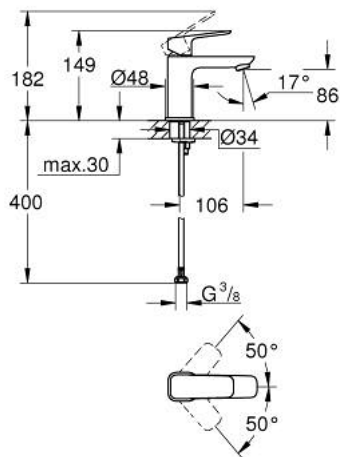

10 169 924 30 **GROHE CUBE0 SINGLE-LEVER BASIN MIXER**  
**S-SIZE**

**PRODUCT DESCRIPTION**

- Colour: matte black
- single hole installation
- metal lever
- GROHE SilkMove 28 mm ceramic cartridge
- adjustable flow rate limiter
- with temperature limiter
- GROHE EcoJoy - less water, perfect flow
- maximum flow rate (at 3 bar): 5 l/min
- GROHE FastFixationInstallation system
- smooth body
- flexible connection hoses

## 10 169 924 30 GROHE CUBEO SINGLE-LEVER BASIN MIXER S-SIZE

### SPARE PARTS, January 2023 – now

- 1: Cubeo Lever (Spare part-nr. 1060132430)
  - 2: Shield (Spare part-nr. 465812430)
  - 3: Fitting ring (Spare part-nr. 07419000)
  - 4: Cartridge (Spare part-nr. 46580000)
  - 5: Mousseur (Spare part-nr. 481592430)
  - 6: Cubeo Rosette (Spare part-nr. 1060152430)
  - 7: Shank mounting kit (Spare part-nr. 46249000)
  - 8: Waste set with push-open plug (Spare part-nr. 658072430)\*
  - 9: Mounting wrench (Spare part-nr. 19017000)\*
- \* Optional accessories