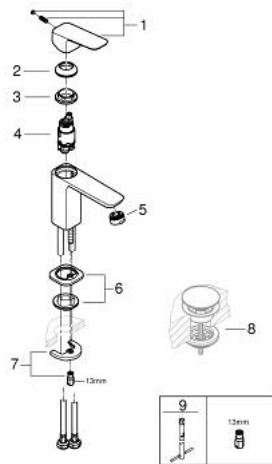

10 169 924 30 **GROHE CUBE0 SINGLE-LEVER BASIN MIXER**  
**S-SIZE**

**PRODUCT DESCRIPTION**

- Colour: matte black
- single hole installation
- metal lever
- GROHE SilkMove 28 mm ceramic cartridge
- adjustable flow rate limiter
- with temperature limiter
- GROHE EcoJoy - less water, perfect flow
- maximum flow rate (at 3 bar): 5 l/min
- GROHE FastFixationInstallation system
- smooth body
- flexible connection hoses

## 10 169 924 30 GROHE CUBEO SINGLE-LEVER BASIN MIXER S-SIZE

### SPARE PARTS, January 2023 – now

- 1: Cubeo Lever (Spare part-nr. 1060132430)
  - 2: Shield (Spare part-nr. 465812430)
  - 3: Fitting ring (Spare part-nr. 07419000)
  - 4: Cartridge (Spare part-nr. 46580000)
  - 5: Mousseur (Spare part-nr. 481592430)
  - 6: Cubeo Rosette (Spare part-nr. 1060152430)
  - 7: Shank mounting kit (Spare part-nr. 46249000)
  - 8: Waste set with push-open plug (Spare part-nr. 658072430)\*
  - 9: Mounting wrench (Spare part-nr. 19017000)\*
- \* Optional accessories