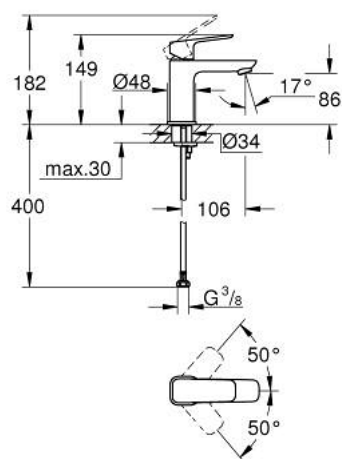

## 10 169 924 30 GROHE CUBE0 SINGLE-LEVER BASIN MIXER 1/2" S-SIZE

### PRODUCT DESCRIPTION

- Colour: Matte Black
- single hole installation
- metal lever
- GROHE SilkMove 28 mm ceramic cartridge
- adjustable flow rate limiter
- with temperature limiter
- GROHE EcoJoy - Less water, perfect flow
- maximum flow rate (at 3 bar): 5 l/min
- GROHE FastFixation installation system
- smooth body
- flexible connection hoses

## 10 169 924 30 GROHE CUBEO SINGLE-LEVER BASIN MIXER 1/2" S-SIZE

### SPARE PARTS, 1月 2023 – now

- 1: Cubeo Lever (Spare part-nr. 1060132430)
  - 2: Cap (Spare part-nr. 465812430)
  - 3: Fitting ring (Spare part-nr. 07419000)
  - 4: Cartridge (Spare part-nr. 46580000)
  - 5: Mousseur (Spare part-nr. 481592430)
  - 6: Cubeo Rosette (Spare part-nr. 1060152430)
  - 7: Shank mounting kit (Spare part-nr. 46249000)
  - 8: Waste set with push-open plug (Spare part-nr. 658072430)\*
  - 9: Mounting wrench (Spare part-nr. 19017000)\*
- \* Optional accessories