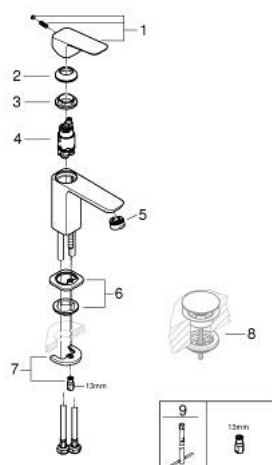

## 10 169 924 30 GROHE CUBE0 SINGLE-LEVER BASIN MIXER 1/2" S-SIZE

### PRODUCT DESCRIPTION

- Colour: Matte Black
- single hole installation
- metal lever
- GROHE SilkMove 28 mm ceramic cartridge
- adjustable flow rate limiter
- with temperature limiter
- GROHE EcoJoy - Less water, perfect flow
- maximum flow rate (at 3 bar): 5 l/min
- GROHE FastFixation installation system
- smooth body
- flexible connection hoses

## 10 169 924 30 GROHE CUBEO SINGLE-LEVER BASIN MIXER 1/2" S-SIZE

### SPARE PARTS, 1月 2023 – now

- 1: Cubeo Lever (Spare part-nr. 1060132430)
  - 2: Cap (Spare part-nr. 465812430)
  - 3: Fitting ring (Spare part-nr. 07419000)
  - 4: Cartridge (Spare part-nr. 46580000)
  - 5: Mousseur (Spare part-nr. 481592430)
  - 6: Cubeo Rosette (Spare part-nr. 1060152430)
  - 7: Shank mounting kit (Spare part-nr. 46249000)
  - 8: Waste set with push-open plug (Spare part-nr. 658072430)\*
  - 9: Mounting wrench (Spare part-nr. 19017000)\*
- \* Optional accessories