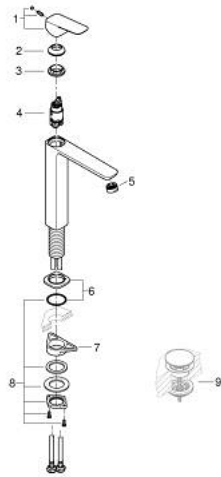

10 172 900 00 **GROHE CUBE0 SINGLE-LEVER BASIN MIXER 1/2"**
XL-SIZE

PRODUCT DESCRIPTION

- Colour: chrome
- single hole installation
- for free standing basins
- metal lever
- GROHE SilkMove 28 mm ceramic cartridge
- adjustable flow rate limiter
- with temperature limiter
- GROHE EcoJoy - less water, perfect flow
- maximum flow rate (at 3 bar): 5 l/min
- GROHE AquaGuide adjustable mousseur
- GROHE FastFixationInstallation system
- smooth body
- flexible connection hoses

10 172 900 00 **GROHE CUBE0 SINGLE-LEVER BASIN MIXER 1/2"**
XL-SIZE

SPARE PARTS, January 2023 – now

- 1: Cubeo Lever (Spare part-nr. 1060130000)
 - 2: Shield (Spare part-nr. 46581000)
 - 3: Fitting ring (Spare part-nr. 07419000)
 - 4: Cartridge (Spare part-nr. 46580000)
 - 5: Flow straightener (Spare part-nr. 46837000)
 - 6: escutcheon (Spare part-nr. 1060160000)
 - 7: Support plate (Spare part-nr. 05334000)
 - 8: Shank fastening assembly (Spare part-nr. 48384000)
 - 9: Waste set with push-open plug (Spare part-nr. 65807000)*
- * Optional accessories