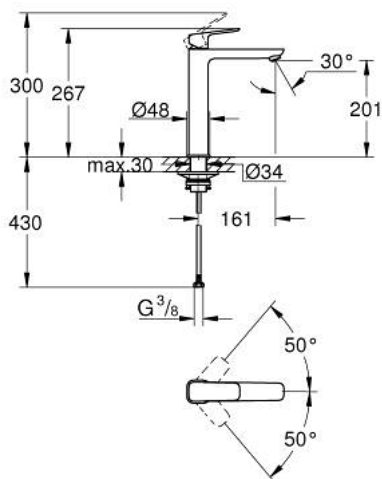

10 172 900 00 **GROHE CUBE0 SINGLE-LEVER BASIN MIXER 1/2"**
XL-SIZE

PRODUCT DESCRIPTION

- Colour: chrome
- single hole installation
- for free standing basins
- metal lever
- GROHE SilkMove 28 mm ceramic cartridge
- adjustable flow rate limiter
- with temperature limiter
- GROHE EcoJoy - less water, perfect flow
- maximum flow rate (at 3 bar): 5 l/min
- GROHE AquaGuide adjustable mousseur
- GROHE FastFixationInstallation system
- smooth body
- flexible connection hoses

10 172 900 00 **GROHE CUBE0 SINGLE-LEVER BASIN MIXER 1/2"**
XL-SIZE

SPARE PARTS, January 2023 – now

- 1: Cubeo Lever (Spare part-nr. 1060130000)
 - 2: Shield (Spare part-nr. 46581000)
 - 3: Fitting ring (Spare part-nr. 07419000)
 - 4: Cartridge (Spare part-nr. 46580000)
 - 5: Flow straightener (Spare part-nr. 46837000)
 - 6: escutcheon (Spare part-nr. 1060160000)
 - 7: Support plate (Spare part-nr. 05334000)
 - 8: Shank fastening assembly (Spare part-nr. 48384000)
 - 9: Waste set with push-open plug (Spare part-nr. 65807000)*
- * Optional accessories