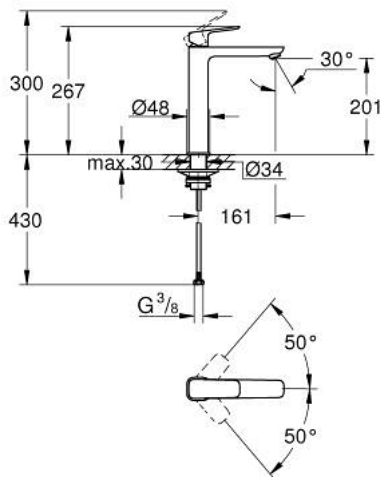

## 10 172 900 00 GROHE CUBE0 SINGLE-LEVER BASIN MIXER 1/2" XL-SIZE

### PRODUCT DESCRIPTION

- Colour: chrome
- single hole installation
- for free-standing basins
- metal lever
- GROHE SilkMove 28 mm ceramic cartridge
- adjustable flow rate limiter
- with temperature limiter
- GROHE EcoJoy - Less water, perfect flow
- maximum flow rate (at 3 bar): 5 l/min
- GROHE AquaGuide adjustable mousseur
- GROHE FastFixation installation system
- smooth body
- flexible connection hoses

10 172 900 00 **GROHE CUBEO SINGLE-LEVER BASIN MIXER 1/2"**  
**XL-SIZE**

**SPARE PARTS**, 1月 2023 – now

- 1: Cubeo Lever (Spare part-nr. 1060130000)
  - 2: Cap (Spare part-nr. 46581000)
  - 3: Fitting ring (Spare part-nr. 07419000)
  - 4: Cartridge (Spare part-nr. 46580000)
  - 5: Flow straightener (Spare part-nr. 46837000)
  - 6: escutcheon (Spare part-nr. 1060160000)
  - 7: Support plate (Spare part-nr. 05334000)
  - 8: Shank fastening assembly (Spare part-nr. 48384000)
  - 9: Waste set with push-open plug (Spare part-nr. 65807000)\*
- \* Optional accessories