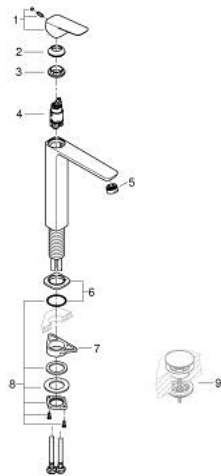

## 10 172 900 00 GROHE CUBE0 SINGLE-LEVER BASIN MIXER 1/2" XL-SIZE

### PRODUCT DESCRIPTION

- Colour: chrome
- single hole installation
- for free-standing basins
- metal lever
- GROHE SilkMove 28 mm ceramic cartridge
- adjustable flow rate limiter
- with temperature limiter
- GROHE EcoJoy - Less water, perfect flow
- maximum flow rate (at 3 bar): 5 l/min
- GROHE AquaGuide adjustable mousseur
- GROHE FastFixation installation system
- smooth body
- flexible connection hoses

10 172 900 00 **GROHE CUBEO SINGLE-LEVER BASIN MIXER 1/2"**  
**XL-SIZE**

**SPARE PARTS**, 1月 2023 – now

- 1: Cubeo Lever (Spare part-nr. 1060130000)
  - 2: Cap (Spare part-nr. 46581000)
  - 3: Fitting ring (Spare part-nr. 07419000)
  - 4: Cartridge (Spare part-nr. 46580000)
  - 5: Flow straightener (Spare part-nr. 46837000)
  - 6: escutcheon (Spare part-nr. 1060160000)
  - 7: Support plate (Spare part-nr. 05334000)
  - 8: Shank fastening assembly (Spare part-nr. 48384000)
  - 9: Waste set with push-open plug (Spare part-nr. 65807000)\*
- \* Optional accessories