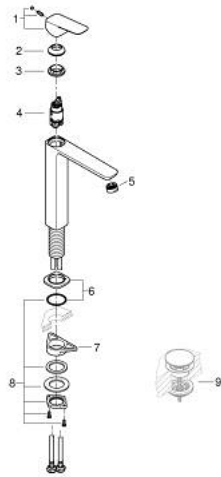

10 172 924 30 **GROHE CUBE0 SINGLE-LEVER BASIN MIXER 1/2"**  
**XL-SIZE**

**PRODUCT DESCRIPTION**

- Colour: matte black
- single hole installation
- for free standing basins
- metal lever
- GROHE SilkMove 28 mm ceramic cartridge
- adjustable flow rate limiter
- with temperature limiter
- GROHE EcoJoy - less water, perfect flow
- maximum flow rate (at 3 bar): 5 l/min
- GROHE AquaGuide adjustable mousseur
- GROHE FastFixationInstallation system
- smooth body
- flexible connection hoses

10 172 924 30 **GROHE CUBE0 SINGLE-LEVER BASIN MIXER 1/2"**  
**XL-SIZE**

**SPARE PARTS**, January 2023 – now

- 1: Cubeo Lever (Spare part-nr. 1060132430)
  - 2: Shield (Spare part-nr. 465812430)
  - 3: Fitting ring (Spare part-nr. 07419000)
  - 4: Cartridge (Spare part-nr. 46580000)
  - 5: Flow straightener (Spare part-nr. 468372430)
  - 6: escutcheon (Spare part-nr. 1060162430)
  - 7: Support plate (Spare part-nr. 05334000)
  - 8: Shank fastening assembly (Spare part-nr. 48384000)
  - 9: Waste set with push-open plug (Spare part-nr. 658072430)\*
- \* Optional accessories