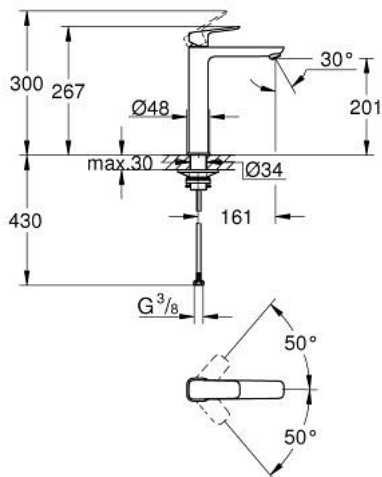

10 172 924 30 **GROHE CUBE0 SINGLE-LEVER BASIN MIXER 1/2"**  
**XL-SIZE**

**PRODUCT DESCRIPTION**

- Colour: matte black
- single hole installation
- for free standing basins
- metal lever
- GROHE SilkMove 28 mm ceramic cartridge
- adjustable flow rate limiter
- with temperature limiter
- GROHE EcoJoy - less water, perfect flow
- maximum flow rate (at 3 bar): 5 l/min
- GROHE AquaGuide adjustable mousseur
- GROHE FastFixationInstallation system
- smooth body
- flexible connection hoses

10 172 924 30 **GROHE CUBE0 SINGLE-LEVER BASIN MIXER 1/2"**  
**XL-SIZE**

**SPARE PARTS**, January 2023 – now

- 1: Cubeo Lever (Spare part-nr. 1060132430)
  - 2: Shield (Spare part-nr. 465812430)
  - 3: Fitting ring (Spare part-nr. 07419000)
  - 4: Cartridge (Spare part-nr. 46580000)
  - 5: Flow straightener (Spare part-nr. 468372430)
  - 6: escutcheon (Spare part-nr. 1060162430)
  - 7: Support plate (Spare part-nr. 05334000)
  - 8: Shank fastening assembly (Spare part-nr. 48384000)
  - 9: Waste set with push-open plug (Spare part-nr. 658072430)\*
- \* Optional accessories