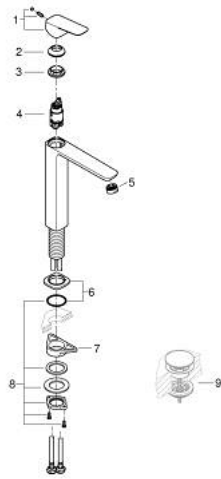

10 172 924 30 GROHE CUBE0 SINGLE-LEVER BASIN MIXER 1/2" XL-SIZE

PRODUCT DESCRIPTION

- Colour: Matte Black
- single hole installation
- for free-standing basins
- metal lever
- GROHE SilkMove 28 mm ceramic cartridge
- adjustable flow rate limiter
- with temperature limiter
- GROHE EcoJoy - Less water, perfect flow
- maximum flow rate (at 3 bar): 5 l/min
- GROHE AquaGuide adjustable mousseur
- GROHE FastFixation installation system
- smooth body
- flexible connection hoses

10 172 924 30 **GROHE CUBEO SINGLE-LEVER BASIN MIXER 1/2"**
XL-SIZE

SPARE PARTS, 1月 2023 – now

- 1: Cubeo Lever (Spare part-nr. 1060132430)
 - 2: Cap (Spare part-nr. 465812430)
 - 3: Fitting ring (Spare part-nr. 07419000)
 - 4: Cartridge (Spare part-nr. 46580000)
 - 5: Flow straightener (Spare part-nr. 468372430)
 - 6: escutcheon (Spare part-nr. 1060162430)
 - 7: Support plate (Spare part-nr. 05334000)
 - 8: Shank fastening assembly (Spare part-nr. 48384000)
 - 9: Waste set with push-open plug (Spare part-nr. 658072430)*
- * Optional accessories