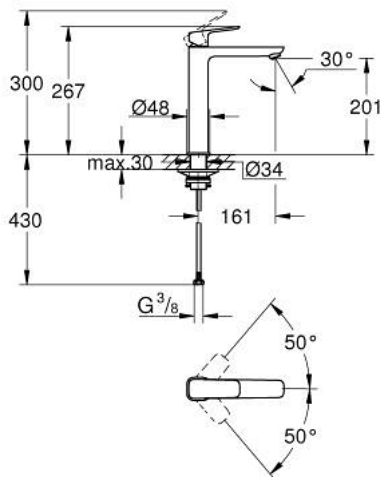

10 172 924 30 GROHE CUBE0 SINGLE-LEVER BASIN MIXER 1/2" XL-SIZE

PRODUCT DESCRIPTION

- Colour: Matte Black
- single hole installation
- for free-standing basins
- metal lever
- GROHE SilkMove 28 mm ceramic cartridge
- adjustable flow rate limiter
- with temperature limiter
- GROHE EcoJoy - Less water, perfect flow
- maximum flow rate (at 3 bar): 5 l/min
- GROHE AquaGuide adjustable mousseur
- GROHE FastFixation installation system
- smooth body
- flexible connection hoses

10 172 924 30 **GROHE CUBEO SINGLE-LEVER BASIN MIXER 1/2"**
XL-SIZE

SPARE PARTS, 1月 2023 – now

- 1: Cubeo Lever (Spare part-nr. 1060132430)
 - 2: Cap (Spare part-nr. 465812430)
 - 3: Fitting ring (Spare part-nr. 07419000)
 - 4: Cartridge (Spare part-nr. 46580000)
 - 5: Flow straightener (Spare part-nr. 468372430)
 - 6: escutcheon (Spare part-nr. 1060162430)
 - 7: Support plate (Spare part-nr. 05334000)
 - 8: Shank fastening assembly (Spare part-nr. 48384000)
 - 9: Waste set with push-open plug (Spare part-nr. 658072430)*
- * Optional accessories