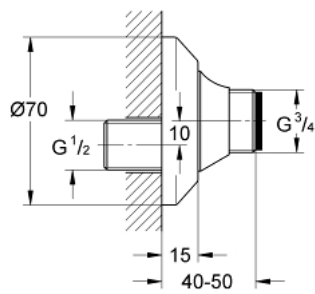

12 400 000 S-UNION

PRODUCT DESCRIPTION

- Colour: chrome
- escutcheon
- 1/2" x 3/4"
- adjustment range 10 mm
- lockable for service
- GROHE LongLife finish

Pure Freude
an Wasser

12 400 000 **S-UNION**

No exploded view is available for this spare part list.

SPARE PARTS, February 2007 – now

1: Ball seal dia. 9x6.8 mm (Spare part-nr. 0138600M)

2: Isolating valve (Spare part-nr. 45063000)