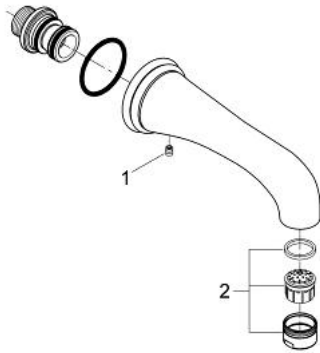

## 13 132 IG0 SINFONIA BATH SPOUT

### PRODUCT DESCRIPTION

- Colour: chrome/gold
- wall mounted
- mousseur
- male thread 3/4"
- projection 178 mm
- GROHE LongLife finish

### SPARE PARTS, January 2000 – now

- 1: Thread pin (Spare part-nr. 0109200M)
- 2: Seat washer (Spare part-nr. 0050400M)
- 3: Mousseur (Spare part-nr. 13927G00)