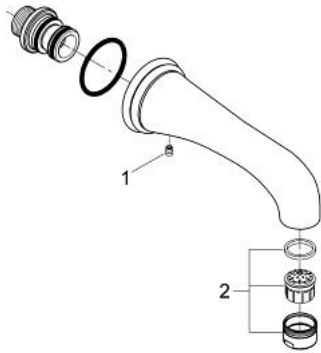

13 132 IG0 SINFONIA BATH SPOUT 3/4"

PRODUCT DESCRIPTION

- Colour: chrome/gold
- wall mounted
- mousseur
- male thread 3/4"
- projection 178 mm
- GROHE LongLife finish

13 132 IG0 SINFONIA BATH SPOUT 3/4"

SPARE PARTS, 1月 2000 – now

- 1: Thread pin (Spare part-nr. 0109200M)
- 2: Sealing washer (Spare part-nr. 0050400M)
- 3: Mousseur (Spare part-nr. 13927G00)