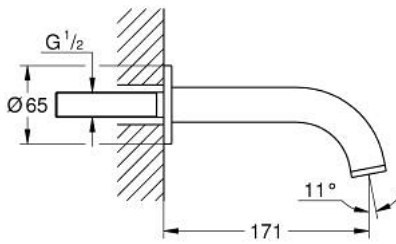

13 139 003 ATRIO BATH SPOUT

PRODUCT DESCRIPTION

- Colour: chrome
- wall mounted
- GROHE LongLife finish
- mousseur
- projection 170 mm
- minimum pressure 1,0 bar

13 139 003 ATRIO BATH SPOUT

SPARE PARTS, April 2017 – now

1: Mousseur (Spare part-nr. 13926000)