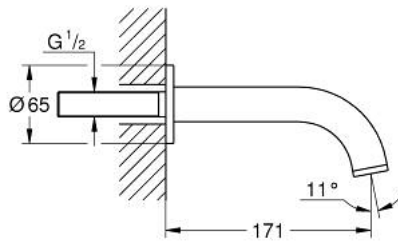

### PRODUCT DESCRIPTION

- Colour: chrome
- wall mounted
- GROHE LongLife finish
- mousseur
- projection 171 mm
- min. recommended pressure 1.0 bar

## 13 139 003 **ATRIO BATH SPOUT**

**SPARE PARTS**, 4月 2017 – now

1: Mousseur (Spare part-nr. 13926000)