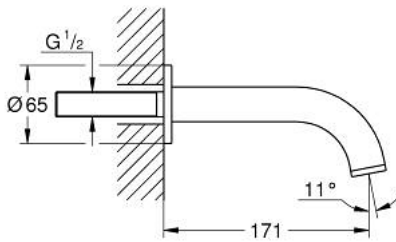

### PRODUCT DESCRIPTION

- Colour: brushed hard graphite
- wall mounted
- GROHE LongLife finish
- mousseur
- projection 170 mm
- minimum pressure 1,0 bar

## 13 139 AL3 ATRIO BATH SPOUT

**SPARE PARTS**, April 2017 – now

1: Mousseur (Spare part-nr. 13926000)