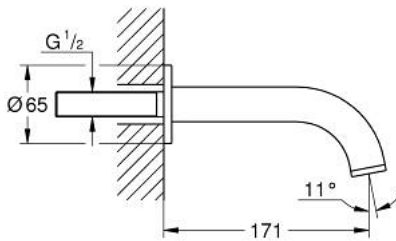

13 139 AL3 ATRIO BATH SPOUT

PRODUCT DESCRIPTION

- Colour: brushed hard graphite
- wall mounted
- GROHE LongLife finish
- mousseur
- projection 171 mm
- min. recommended pressure 1.0 bar

13 139 AL3 ATRIO BATH SPOUT

SPARE PARTS, 4月 2017 – now

1: Mousseur (Spare part-nr. 13926000)