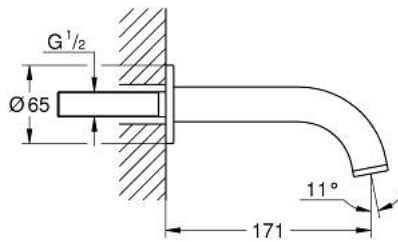

13 139 DC3 ATRIO BATH SPOUT

PRODUCT DESCRIPTION

- Colour: Supersteel
- wall mounted
- GROHE LongLife finish
- mousseur
- projection 170 mm
- minimum pressure 1,0 bar

13 139 DC3 **ATRIO BATH SPOUT**

SPARE PARTS, April 2017 – now

1: Mousseur (Spare part-nr. 13926000)