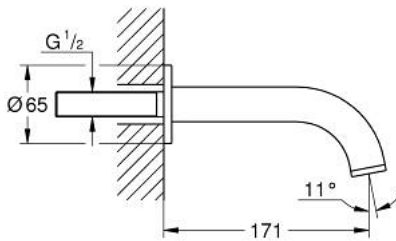

### PRODUCT DESCRIPTION

- Colour: supersteel
- wall mounted
- GROHE LongLife finish
- mousseur
- projection 171 mm
- min. recommended pressure 1.0 bar

## 13 139 DC3 ATRIO BATH SPOUT

**SPARE PARTS**, 4月 2017 – now

1: Mousseur (Spare part-nr. 13926000)