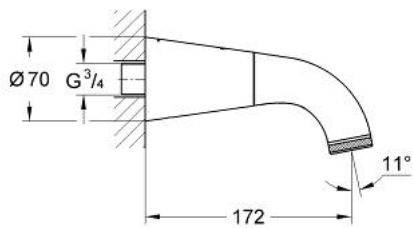

## 13 174 BK0 GROHE F1 BATH SPOUT

### PRODUCT DESCRIPTION

- wall mounted
- C-Mousseur
- connecting nipple
- male thread 3/4"

## 13 174 BK0 GROHE F1 BATH SPOUT

**SPARE PARTS**, January 2003 – now

1: Mousseur (Spare part-nr. 13188BK0)