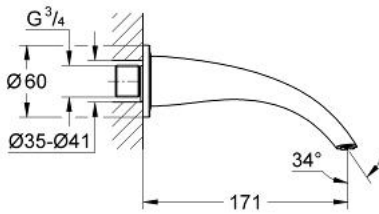

13 210 000 **GROHE ONDUS BATH SPOUT**

PRODUCT DESCRIPTION

- Colour: chrome
- wall mounted
- mousseur
- projection 170 mm
- flow limiter 20 l/min.
- minimum pressure 1,0 bar

13 210 000 GROHE ONDUS BATH SPOUT

SPARE PARTS, July 2010 – now

1: Mousseur (Spare part-nr. 46680000)

2: Fixing set (Spare part-nr. 48003000)