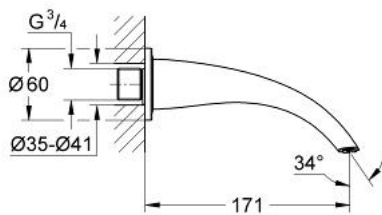

### PRODUCT DESCRIPTION

- Colour: chrome
- wall mounted
- mousseur
- projection 171 mm
- flow limiter 20 l/min.
- min. recommended pressure 1.0 bar