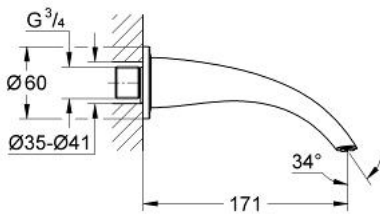

## 13 210 LS0 GROHE ONDUS BATH SPOUT

### PRODUCT DESCRIPTION

- Colour: moon white
- wall mounted
- mousseur
- projection 170 mm
- flow limiter 20 l/min.
- minimum pressure 1,0 bar