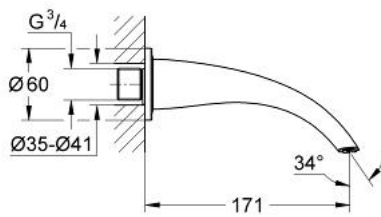

13 210 LS0 GROHE ONDUS BATH SPOUT

PRODUCT DESCRIPTION

- Colour: moon white
- wall mounted
- mousseur
- projection 171 mm
- flow limiter 20 l/min.
- min. recommended pressure 1.0 bar

13 210 LS0 GROHE ONDUS BATH SPOUT

SPARE PARTS, 7月 2010 – now

1: Mousseur (Spare part-nr. 46680000)

2: Fixing set (Spare part-nr. 48003000)