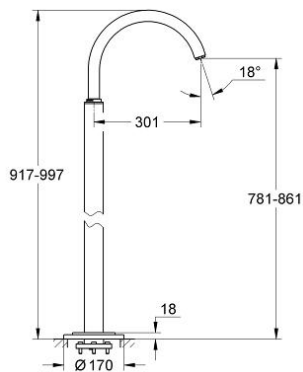

## 13 216 001 ATRIO BATH SPOUT, FLOOR MOUNTED

### PRODUCT DESCRIPTION

- Colour: chrome
- for use with rough-in set 45 984
- without floor installation plate
- projection 305 mm
- swivel tubular C-spout with mousseur
- Total height 1028 mm
- GROHE LongLife finish
- minimum pressure 1,0 bar

## 13 216 001 ATRIO BATH SPOUT, FLOOR MOUNTED

**SPARE PARTS**, February 2009 – now

1: Sistra (Spare part-nr. 13907000)

2: Safety washer (Spare part-nr. 6417500M)