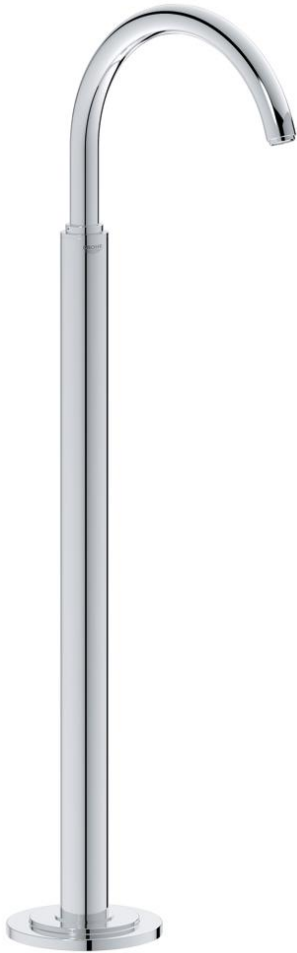

## 13 216 001 ATRIO BATH SPOUT, FLOOR MOUNTED

### PRODUCT DESCRIPTION

- Colour: chrome
- for use with rough-in set 45 984
- without floor installation plate
- projection 305 mm
- swivel tubular C-spout with mousseur
- Total height 1028 mm
- GROHE LongLife finish
- minimum pressure 1,0 bar

## 13 216 001 ATRIO BATH SPOUT, FLOOR MOUNTED

**SPARE PARTS**, February 2009 – now

1: Sistra (Spare part-nr. 13907000)

2: Safety washer (Spare part-nr. 6417500M)