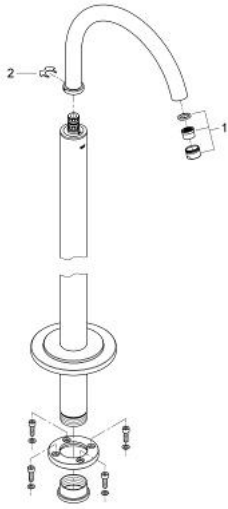

## 13 216 001 ATRIO BATH SPOUT, FLOOR MOUNTED

### PRODUCT DESCRIPTION

- Colour: chrome
- for use with rough-in set 45 984
- without floor installation plate
- projection 305 mm
- swivel tubular C-spout with mousseur
- Total height 1028 mm
- GROHE LongLife finish
- minimum pressure 1,0 bar

## 13 216 001 ATRIO BATH SPOUT, FLOOR MOUNTED

**SPARE PARTS**, February 2009 – now

1: Sistra (Spare part-nr. 13907000)

2: Safety washer (Spare part-nr. 6417500M)