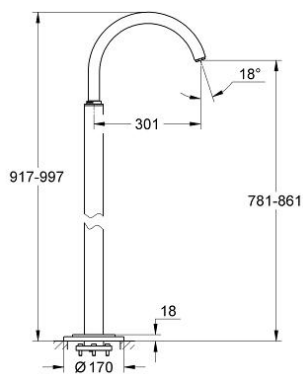

13 216 001 ATRIO BATH SPOUT, FLOOR MOUNTED

PRODUCT DESCRIPTION

- Colour: chrome
- for use with rough-in set 45 984
- without rough-in set (sold separately)
- projection 300 mm
- swivel tubular C-spout with mousseur
- total height 1028 mm
- GROHE LongLife finish
- min. recommended pressure 1.0 bar

13 216 001 ATRIO BATH SPOUT, FLOOR MOUNTED

SPARE PARTS, 2月 2009 – now

1: Sistra (Spare part-nr. 13907000)

2: Safety disc (Spare part-nr. 6417500M)