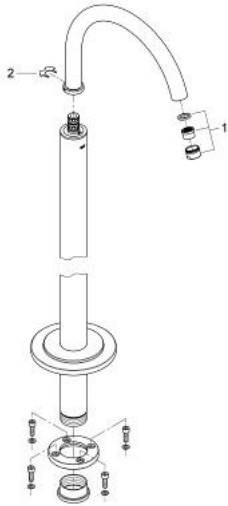

13 216 001 ATRIO BATH SPOUT, FLOOR MOUNTED

PRODUCT DESCRIPTION

- Colour: chrome
- for use with rough-in set 45 984
- without rough-in set (sold separately)
- projection 300 mm
- swivel tubular C-spout with mousseur
- total height 1028 mm
- GROHE LongLife finish
- min. recommended pressure 1.0 bar

13 216 001 ATRIO BATH SPOUT, FLOOR MOUNTED

SPARE PARTS, 2月 2009 – now

1: Sistra (Spare part-nr. 13907000)

2: Safety disc (Spare part-nr. 6417500M)