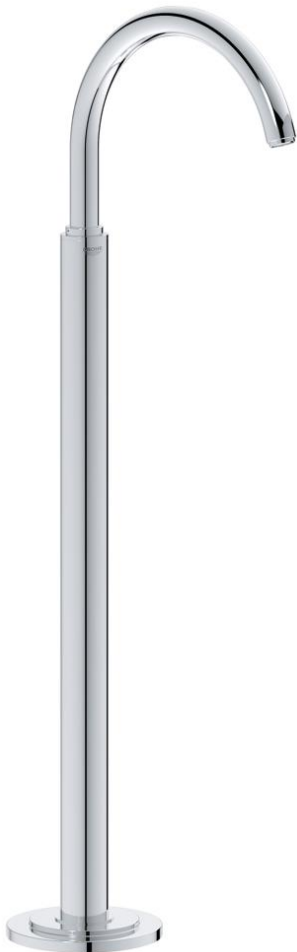

13 216 001 ATRIO BATH SPOUT, FLOOR MOUNTED

PRODUCT DESCRIPTION

- Colour: chrome
- for use with rough-in set 45 984
- without rough-in set (sold separately)
- projection 300 mm
- swivel tubular C-spout with mousseur
- total height 1028 mm
- GROHE LongLife finish
- min. recommended pressure 1.0 bar

13 216 001 ATRIO BATH SPOUT, FLOOR MOUNTED

SPARE PARTS, 2月 2009 – now

1: Sistra (Spare part-nr. 13907000)

2: Safety disc (Spare part-nr. 6417500M)