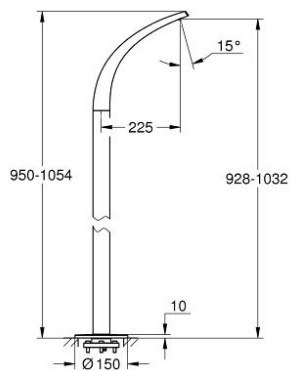

13 217 000 GROHE ONDUS BATH SPOUT, FLOOR MOUNTED

PRODUCT DESCRIPTION

- Colour: chrome
- for use with rough-in set 45 984
- without floor installation plate
- projection 225 mm
- GROHE Ondus flow straightener
- Total height 1034 mm
- minimum pressure 1,0 bar

13 217 000 **GROHE ONDUS BATH SPOUT, FLOOR MOUNTED**

SPARE PARTS, September 2007 – now

1: Flow straightener (Spare part-nr. 65621XE0)