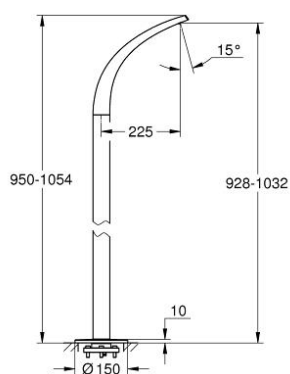

13 217 000 GROHE ONDUS BATH SPOUT, FLOOR MOUNTED

PRODUCT DESCRIPTION

- Colour: chrome
- for use with rough-in set 45 984
- without rough-in set (sold separately)
- projection 225 mm
- GROHE Ondus flow straightener
- total height 1034 mm
- min. recommended pressure 1.0 bar

13 217 000 GROHE ONDUS BATH SPOUT, FLOOR MOUNTED

SPARE PARTS, 9月 2007 – now

1: Flow straightener (Spare part-nr. 65621XE0)