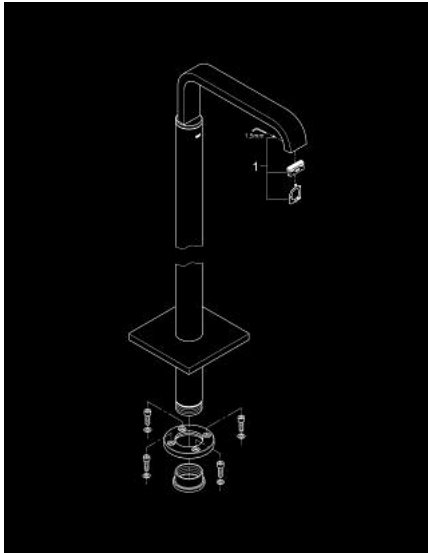

13 218 000 ALLURE BATH SPOUT, FLOOR MOUNTED

PRODUCT DESCRIPTION

- Colour: chrome
- for use with rough-in set 45 984
- without floor installation plate
- GROHE LongLife finish
- spout with mousseur
- projection 305 mm
- Total height 910 mm
- minimum pressure 1,0 bar

13 218 000 ALLURE BATH SPOUT, FLOOR MOUNTED

SPARE PARTS, September 2007 – now

1: Mousseur (Spare part-nr. 46680000)