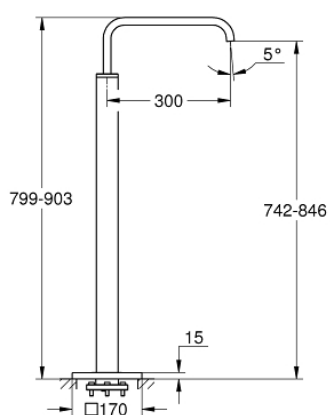

13 218 000 ALLURE BATH SPOUT, FLOOR MOUNTED

PRODUCT DESCRIPTION

- Colour: chrome
- for use with rough-in set 45 984
- without floor installation plate
- GROHE LongLife finish
- spout with mousseur
- projection 305 mm
- Total height 910 mm
- minimum pressure 1,0 bar

13 218 000 ALLURE BATH SPOUT, FLOOR MOUNTED

SPARE PARTS, September 2007 – now

1: Mousseur (Spare part-nr. 46680000)