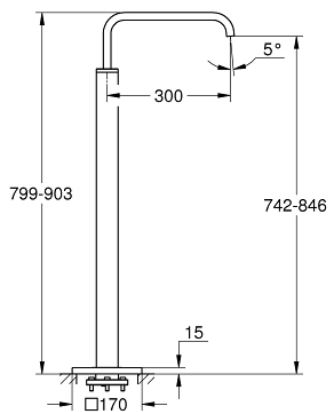

## 13 218 000 ALLURE BATH SPOUT, FLOOR MOUNTED

### PRODUCT DESCRIPTION

- Colour: chrome
- for use with rough-in set 45 984
- without rough-in set (sold separately)
- GROHE LongLife finish
- spout with mousseur
- projection 300 mm
- total height 910 mm
- min. recommended pressure 1.0 bar

## 13 218 000 ALLURE BATH SPOUT, FLOOR MOUNTED

**SPARE PARTS**, 9月 2007 – now

1: Mousseur (Spare part-nr. 46680000)