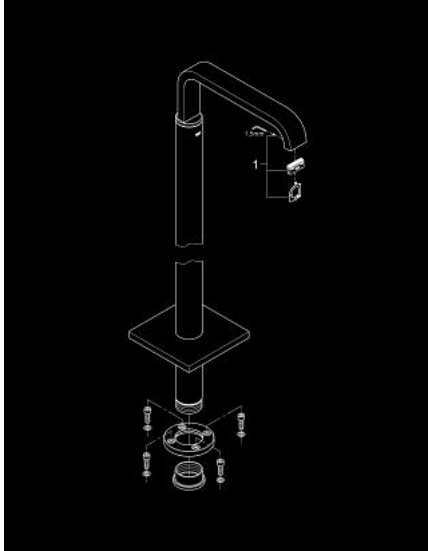

## 13 218 000 ALLURE BATH SPOUT, FLOOR MOUNTED

### PRODUCT DESCRIPTION

- Colour: chrome
- for use with rough-in set 45 984
- without rough-in set (sold separately)
- GROHE LongLife finish
- spout with mousseur
- projection 300 mm
- total height 910 mm
- min. recommended pressure 1.0 bar

## 13 218 000 ALLURE BATH SPOUT, FLOOR MOUNTED

**SPARE PARTS**, 9月 2007 – now

1: Mousseur (Spare part-nr. 46680000)