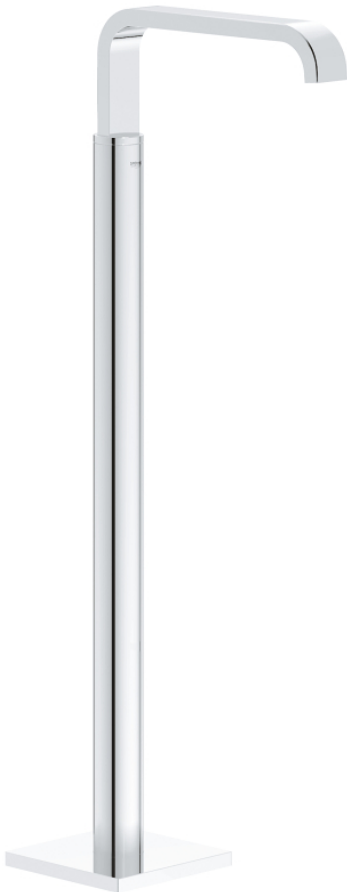

## 13 218 000 ALLURE BATH SPOUT, FLOOR MOUNTED

### PRODUCT DESCRIPTION

- Colour: chrome
- for use with rough-in set 45 984
- without rough-in set (sold separately)
- GROHE LongLife finish
- spout with mousseur
- projection 300 mm
- total height 910 mm
- min. recommended pressure 1.0 bar

## 13 218 000 ALLURE BATH SPOUT, FLOOR MOUNTED

**SPARE PARTS**, 9月 2007 – now

1: Mousseur (Spare part-nr. 46680000)