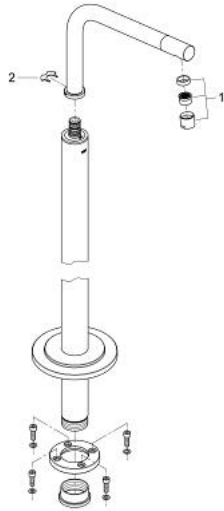

## 13 228 001 ATRIO BATH SPOUT, FLOOR MOUNTED

### PRODUCT DESCRIPTION

- Colour: chrome
- for use with rough-in set 45 984
- without floor installation plate
- projection 305 mm
- 7°-spout
- swivels
- mousseur
- Total height 1028 mm
- GROHE LongLife finish
- minimum pressure 1,0 bar

## 13 228 001 ATRIO BATH SPOUT, FLOOR MOUNTED

**SPARE PARTS**, February 2009 – now

1: Sistra (Spare part-nr. 07899000)

2: Safety washer (Spare part-nr. 6417500M)