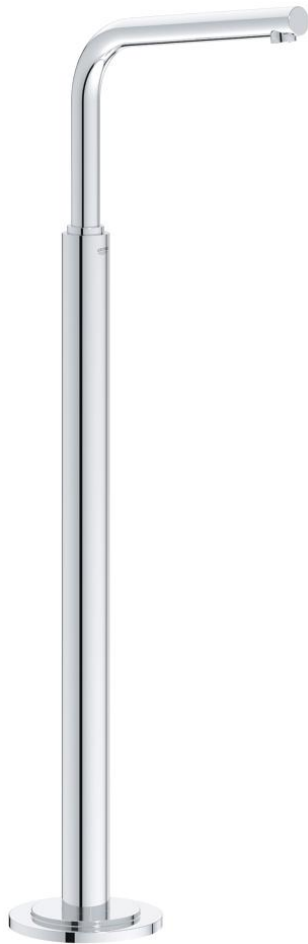

## 13 228 001 ATRIO BATH SPOUT, FLOOR MOUNTED

### PRODUCT DESCRIPTION

- Colour: chrome
- for use with rough-in set 45 984
- without floor installation plate
- projection 305 mm
- 7°-spout
- swivels
- mousseur
- Total height 1028 mm
- GROHE LongLife finish
- minimum pressure 1,0 bar

## 13 228 001 ATRIO BATH SPOUT, FLOOR MOUNTED

**SPARE PARTS**, February 2009 – now

1: Sistra (Spare part-nr. 07899000)

2: Safety washer (Spare part-nr. 6417500M)