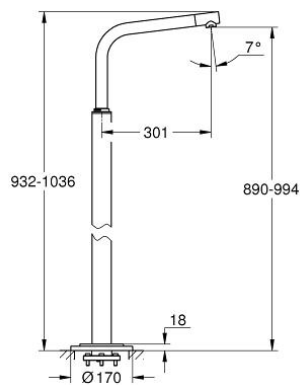

## 13 228 001 ATRIO BATH SPOUT, FLOOR MOUNTED

### PRODUCT DESCRIPTION

- Colour: chrome
- for use with rough-in set 45 984
- without floor installation plate
- projection 305 mm
- 7°-spout
- swivels
- mousseur
- Total height 1028 mm
- GROHE LongLife finish
- minimum pressure 1,0 bar

## 13 228 001 ATRIO BATH SPOUT, FLOOR MOUNTED

**SPARE PARTS**, February 2009 – now

1: Sistra (Spare part-nr. 07899000)

2: Safety washer (Spare part-nr. 6417500M)