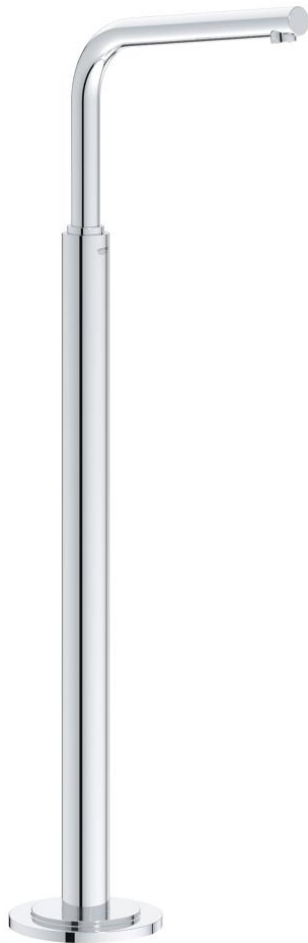

13 228 001 ATRIO BATH SPOUT, FLOOR MOUNTED

PRODUCT DESCRIPTION

- Colour: chrome
- for use with rough-in set 45 984
- without rough-in set (sold separately)
- projection 300 mm
- 7°-spout
- swivelling
- mousseur
- total height 1028 mm
- GROHE LongLife finish
- min. recommended pressure 1.0 bar

13 228 001 **ATRIO BATH SPOUT, FLOOR MOUNTED**

SPARE PARTS, 2月 2009 – now

1: Sistra (Spare part-nr. 07899000)

2: Safety disc (Spare part-nr. 6417500M)