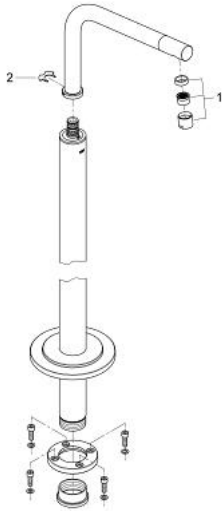

13 228 001 ATRIO BATH SPOUT, FLOOR MOUNTED

PRODUCT DESCRIPTION

- Colour: chrome
- for use with rough-in set 45 984
- without rough-in set (sold separately)
- projection 300 mm
- 7°-spout
- swivelling
- mousseur
- total height 1028 mm
- GROHE LongLife finish
- min. recommended pressure 1.0 bar

13 228 001 **ATRIO BATH SPOUT, FLOOR MOUNTED**

SPARE PARTS, 2月 2009 – now

1: Sistra (Spare part-nr. 07899000)

2: Safety disc (Spare part-nr. 6417500M)