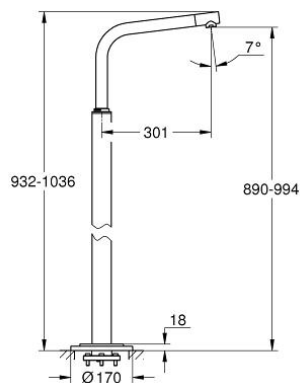

13 228 001 ATRIO BATH SPOUT, FLOOR MOUNTED

PRODUCT DESCRIPTION

- Colour: chrome
- for use with rough-in set 45 984
- without rough-in set (sold separately)
- projection 300 mm
- 7°-spout
- swivelling
- mousseur
- total height 1028 mm
- GROHE LongLife finish
- min. recommended pressure 1.0 bar

13 228 001 **ATRIO BATH SPOUT, FLOOR MOUNTED**

SPARE PARTS, 2月 2009 – now

1: Sistra (Spare part-nr. 07899000)

2: Safety disc (Spare part-nr. 6417500M)