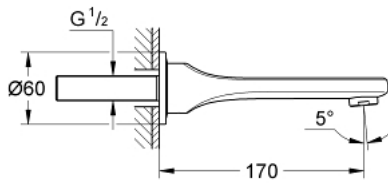

13 242 000 VERIS BATH SPOUT

PRODUCT DESCRIPTION

- Colour: chrome
- wall mounted
- GROHE LongLife finish
- mousseur
- projection 170 mm(middle mousseur)
- minimum pressure 1,0 bar

13 242 000 **VERIS BATH SPOUT**

SPARE PARTS, January 2009 – now

1: Mousseur (Spare part-nr. 13952000)