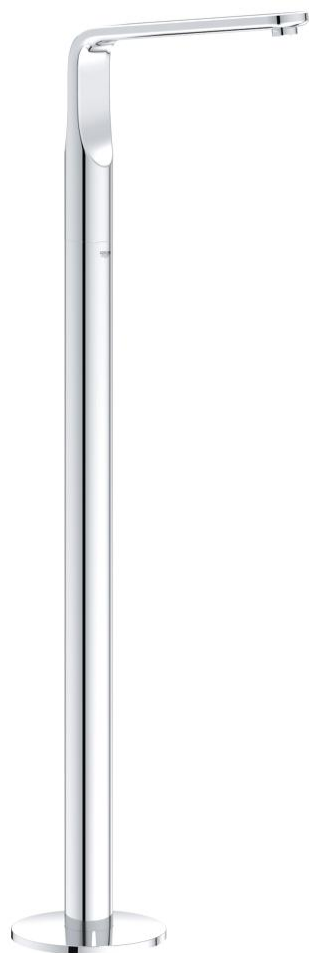

13 245 000 VERIS BATH SPOUT, FLOOR MOUNTED

PRODUCT DESCRIPTION

- Colour: chrome
- for use with rough-in set 45 984
- without floor installation plate
- GROHE LongLife finish
- spout with mousseur
- projection 295 mm
- Total height 1037 mm

13 245 000 VERIS BATH SPOUT, FLOOR MOUNTED

SPARE PARTS, February 2009 – now

1: Sistra (Spare part-nr. 13907000)