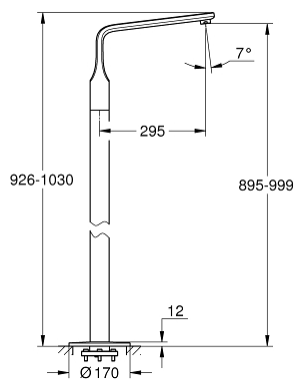

13 245 000 VERIS BATH SPOUT, FLOOR MOUNTED

PRODUCT DESCRIPTION

- Colour: chrome
- for use with rough-in set 45 984
- without floor installation plate
- GROHE LongLife finish
- spout with mousseur
- projection 295 mm
- Total height 1037 mm

13 245 000 VERIS BATH SPOUT, FLOOR MOUNTED

SPARE PARTS, February 2009 – now

1: Sistra (Spare part-nr. 13907000)