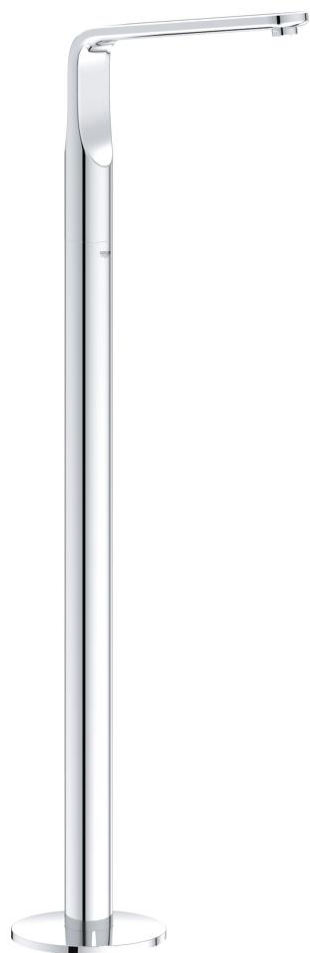

## 13 245 000 VERIS BATH SPOUT, FLOOR MOUNTED

### PRODUCT DESCRIPTION

- Colour: chrome
- for use with rough-in set 45 984
- without rough-in set (sold separately)
- GROHE LongLife finish
- spout with mousseur
- projection 295 mm
- total height 1037 mm
- requires rough-in set 29 038

## 13 245 000 VERIS BATH SPOUT, FLOOR MOUNTED

SPARE PARTS, 2月 2009 – now

1: Sistra (Spare part-nr. 13907000)