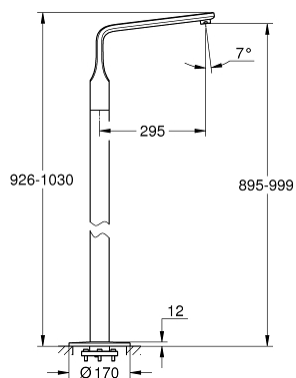

## 13 245 000 VERIS BATH SPOUT, FLOOR MOUNTED

### PRODUCT DESCRIPTION

- Colour: chrome
- for use with rough-in set 45 984
- without rough-in set (sold separately)
- GROHE LongLife finish
- spout with mousseur
- projection 295 mm
- total height 1037 mm
- requires rough-in set 29 038

## 13 245 000 VERIS BATH SPOUT, FLOOR MOUNTED

SPARE PARTS, 2月 2009 – now

1: Sistra (Spare part-nr. 13907000)