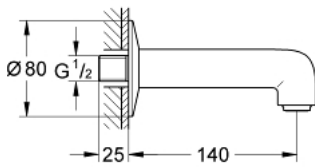

13 258 000 GROHE BAUCLASSIC BATH SPOUT

PRODUCT DESCRIPTION

- Colour: chrome
- wall mounted
- mousseur
- projection 140 mm
- female thread 1/2"

13 258 000 GROHE BAUCLASSIC BATH SPOUT

SPARE PARTS, September 2009 – now

1: Mousseur (Spare part-nr. 13952000)