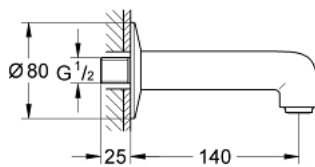

13 258 000 GROHE BAUCLASSIC BATH SPOUT

PRODUCT DESCRIPTION

- Colour: chrome
- wall mounted
- mousseur
- projection 140 mm
- female thread 1/2"

13 258 000 GROHE BAUCLASSIC BATH SPOUT

SPARE PARTS, September 2009 – now

1: Mousseur (Spare part-nr. 13952000)