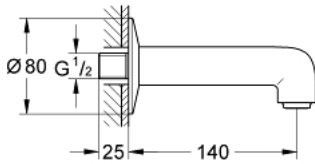

13 258 000 GROHE BAUCLASSIC BATH SPOUT

PRODUCT DESCRIPTION

- Colour: chrome
- wall mounted
- mousseur
- projection 140 mm
- female thread 1/2"

13 258 000 GROHE BAUCLASSIC BATH SPOUT

SPARE PARTS, 9月 2009 – now

1: Mousseur (Spare part-nr. 13952000)