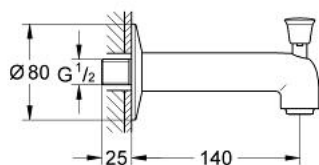

13 259 000 GROHE BAUCLASSIC BATH SPOUT

PRODUCT DESCRIPTION

- Colour: chrome
- wall mounted
- chrome finish
- mousseur
- automatic diverter: bath/shower
- projection 140 mm
- female thread 1/2"

13 259 000 GROHE BAUCLASSIC BATH SPOUT

SPARE PARTS, September 2009 – now

1: Diverter knob (Spare part-nr. 65648000)

2: Repl.kit f.rotary valve (Spare part-nr. 48023000)

3: Flow straightener (Spare part-nr. 48024000)