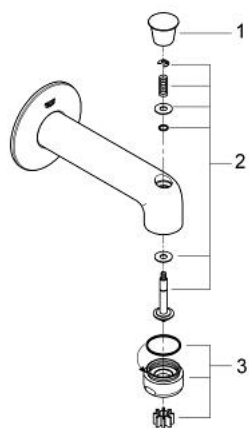

13 259 000 GROHE BAUCLASSIC BATH SPOUT

PRODUCT DESCRIPTION

- Colour: chrome
- wall mounted
- chrome finish
- mousseur
- automatic diverter: bath/shower
- projection 140 mm
- female thread 1/2"

13 259 000 GROHE BAUCLASSIC BATH SPOUT

SPARE PARTS, September 2009 – now

1: Diverter knob (Spare part-nr. 65648000)

2: Repl.kit f.rotary valve (Spare part-nr. 48023000)

3: Flow straightener (Spare part-nr. 48024000)