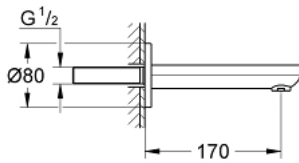

### PRODUCT DESCRIPTION

- Colour: chrome
- wall mounted
- GROHE LongLife finish
- mousseur
- male thread 1/2"
- projection 170 mm(middle mousseur)
- minimum pressure 1,0 bar