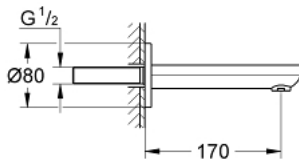

### PRODUCT DESCRIPTION

- Colour: chrome
- wall mounted
- GROHE LongLife finish
- mousseur
- male thread 1/2"
- projection 170 mm
- min. recommended pressure 1.0 bar

## 13 261 000 EUROSMART COSMOPOLITAN BATH SPOUT

**SPARE PARTS**, 9月 2009 – now

1: Mousseur (Spare part-nr. 13952000)

2: Sealing washer (Spare part-nr. 0128200M)