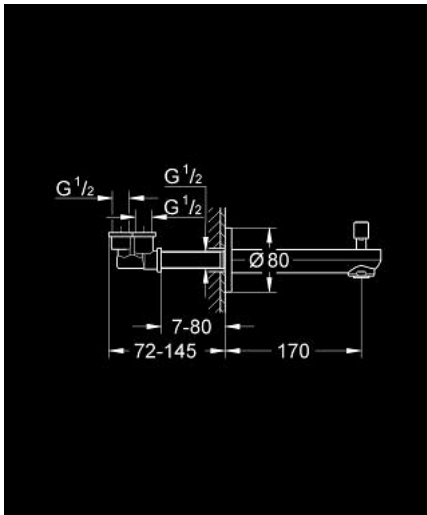

13 262 000 EUROSMART COSMOPOLITAN BATH SPOUT

PRODUCT DESCRIPTION

- Colour: chrome
- wall mounted
- GROHE LongLife finish
- mousseur
- automatic diverter: bath/shower
- male thread 1/2"
- projection 170 mm(middle mousseur)

13 262 000 EUROSMART COSMOPOLITAN BATH SPOUT

SPARE PARTS, September 2009 – now

- 1: Diverter knob (Spare part-nr. 48022000)
- 1.1: Diverter knob (Spare part-nr. 64309000)
- 2: Repl.kit f.rotary valve (Spare part-nr. 48023000)
- 3: Flow straightener (Spare part-nr. 48024000)
- 4: Seat washer (Spare part-nr. 0128200M)