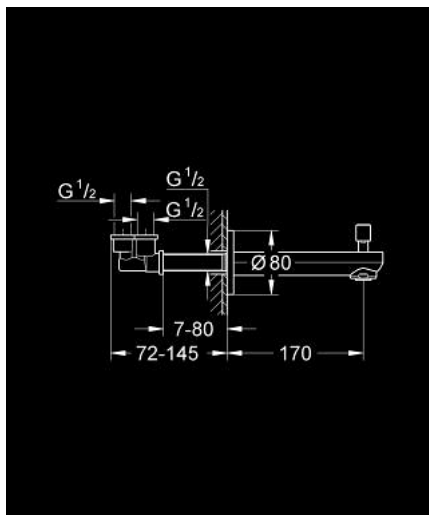

13 262 000 EUROSMART COSMOPOLITAN BATH SPOUT

PRODUCT DESCRIPTION

- Colour: chrome
- wall mounted
- GROHE LongLife finish
- mousseur
- automatic diverter: bath/shower
- male thread 1/2"
- projection 170 mm

13 262 000 EUROSMART COSMOPOLITAN BATH SPOUT

SPARE PARTS, 9月 2009 – now

- 1: Diverter knob (Spare part-nr. 48022000)
- 1.1: Diverter knob (Spare part-nr. 64309000)
- 2: Replacement kit for rotary valve (Spare part-nr. 48023000)
- 3: Flow straightener (Spare part-nr. 48024000)
- 4: Sealing washer (Spare part-nr. 0128200M)