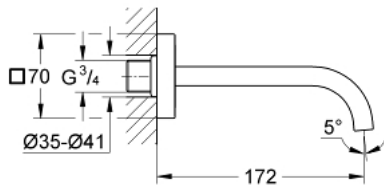

13 264 000 ALLURE BATH SPOUT

PRODUCT DESCRIPTION

- Colour: chrome
- wall mounted
- GROHE LongLife finish
- projection 172 mm
- mousseur
- minimum pressure 1,0 bar

13 264 000 ALLURE BATH SPOUT

SPARE PARTS, December 2009 – now

1: Mousseur (Spare part-nr. 48056000)