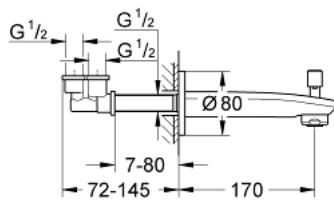

13 277 002 EUROSTYLE COSMOPOLITAN BATH SPOUT

PRODUCT DESCRIPTION

- Colour: chrome
- wall mounted
- GROHE LongLife finish
- mousseur
- automatic diverter: bath/shower
- with concealed connection piece
- male thread 1/2"
- projection 170 mm(middle mousseur)

13 277 002 EUROSTYLE COSMOPOLITAN BATH SPOUT

SPARE PARTS, March 2010 – now

- 1: Diverter knob (Spare part-nr. 48022000)
- 1.1: Diverter knob (Spare part-nr. 64309000)
- 2: Repl.kit f.rotary valve (Spare part-nr. 48023000)
- 3: Flow straightener (Spare part-nr. 48024000)