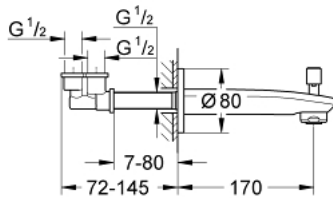

### PRODUCT DESCRIPTION

- Colour: chrome
- wall mounted
- GROHE LongLife finish
- mousseur
- automatic diverter: bath/shower
- with concealed connection piece
- male thread 1/2"
- projection 170 mm

## 13 277 002 EUROSTYLE COSMOPOLITAN BATH SPOUT

**SPARE PARTS**, 3月 2010 – now

1: Diverter knob (Spare part-nr. 48022000)

1.1: Diverter knob (Spare part-nr. 64309000)

2: Replacement kit for rotary valve (Spare part-nr. 48023000)

3: Flow straightener (Spare part-nr. 48024000)