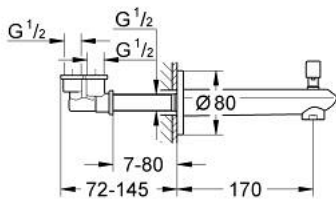

13 279 002 EURODISC COSMOPOLITAN BATH SPOUT

PRODUCT DESCRIPTION

- Colour: chrome
- wall mounted
- GROHE LongLife finish
- mousseur
- automatic diverter: bath/shower
- with concealed connection piece
- male thread 1/2"
- projection 170 mm(middle mousseur)

13 279 002 EURODISC COSMOPOLITAN BATH SPOUT

SPARE PARTS, March 2010 – now

1: Diverter knob (Spare part-nr. 48022000)

1.1: Diverter knob (Spare part-nr. 64309000)

2: Repl.kit f.rotary valve (Spare part-nr. 48023000)

3: Flow straightener (Spare part-nr. 48063000)