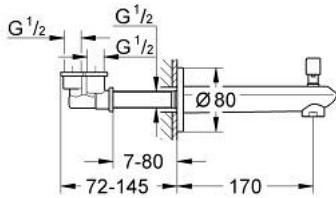

13 279 002 EURODISC COSMOPOLITAN BATH SPOUT

PRODUCT DESCRIPTION

- Colour: chrome
- wall mounted
- GROHE LongLife finish
- mousseur
- automatic diverter: bath/shower
- with concealed connection piece
- male thread 1/2"
- projection 170 mm

13 279 002 EURODISC COSMOPOLITAN BATH SPOUT

SPARE PARTS, 3月 2010 – now

1: Diverter knob (Spare part-nr. 48022000)

1.1: Diverter knob (Spare part-nr. 64309000)

2: Replacement kit for rotary valve (Spare part-nr. 48023000)

3: Flow straightener (Spare part-nr. 48063000)