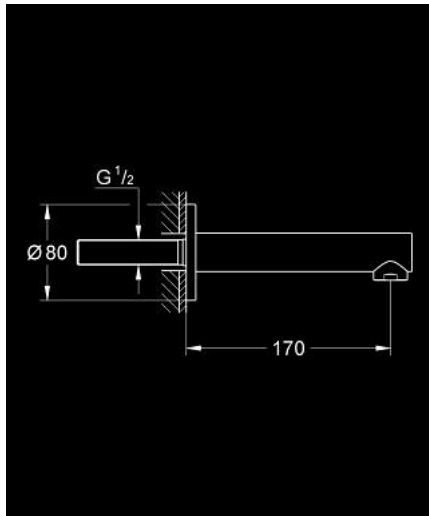

## 13 280 001 **CONCETTO BATH SPOUT**

### **PRODUCT DESCRIPTION**

- Colour: chrome
- wall mounted
- GROHE LongLife finish
- mousseur
- male thread 1/2"
- minimum pressure 1,0 bar

## 13 280 001 **CONCETTO BATH SPOUT**

**SPARE PARTS**, March 2010 – now

1: Sistra (Spare part-nr. 07899000)

2: Seat washer (Spare part-nr. 0128200M)