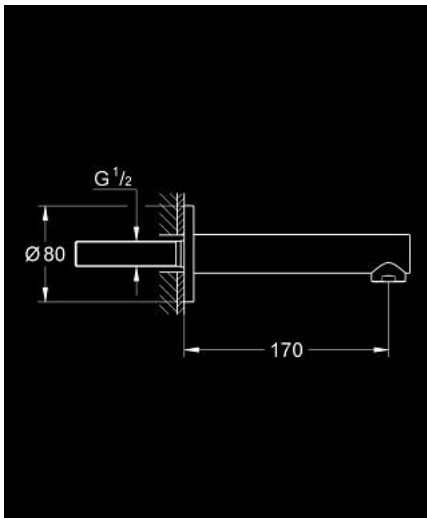

13 280 001 **CONCETTO BATH SPOUT**

PRODUCT DESCRIPTION

- Colour: chrome
- wall mounted
- GROHE LongLife finish
- mousseur
- male thread 1/2"
- min. recommended pressure 1.0 bar

13 280 001 **CONCETTO BATH SPOUT**

SPARE PARTS, 3月 2010 – now

1: Sistra (Spare part-nr. 07899000)

2: Sealing washer (Spare part-nr. 0128200M)